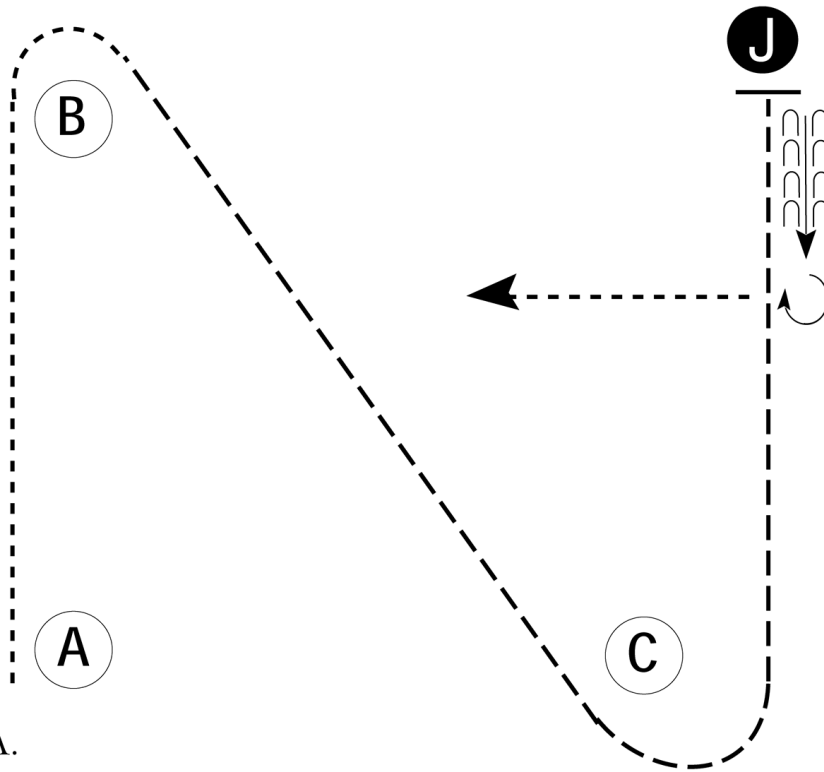

MQHA Summer Shows

Showmanship (Small Fry and Level 1)

Show Date: June 6-7, 2026

w w w . H o r s e S h o w P a t t e r n s . c o m

w w w . H o r s e S h o w P a t t e r n s . c o m

Be ready at A.

1. Walk to and around B.
2. Trot to C.
3. Walk around C and straight to judge.
4. Stop and set up for inspection.
5. When dismissed, perform a 270 degree turn.

Walk straight away and follow the instructions of your ring steward.

Walk	-----
Trot	- - - - -
Back	← ⊃ ⊃ ⊃ ⊃
Marker	⊙ B
Judge	● J

[S/1-62]

Pattern Provided by:

MQHA Summer Shows

Showmanship (Youth, Amateur, Select)

Show Date: June 6-7, 2026

w w w . H o r s e S h o w P a t t e r n s . c o m

w w w . H o r s e S h o w P a t t e r n s . c o m

Be ready at A.

1. Walk to and around B.
2. Trot to and around C and to judge.
3. Stop and set up for inspection.
4. When dismissed, back approximately one horse length.
5. Perform a 270 degree turn.

Walk straight away and follow the instructions of your ring steward.

- Walk -----
- Trot - - - - -
- Back ← ← ← ← ←
- Marker (B)
- Judge (J)

[S/3-62]

Pattern Provided by: