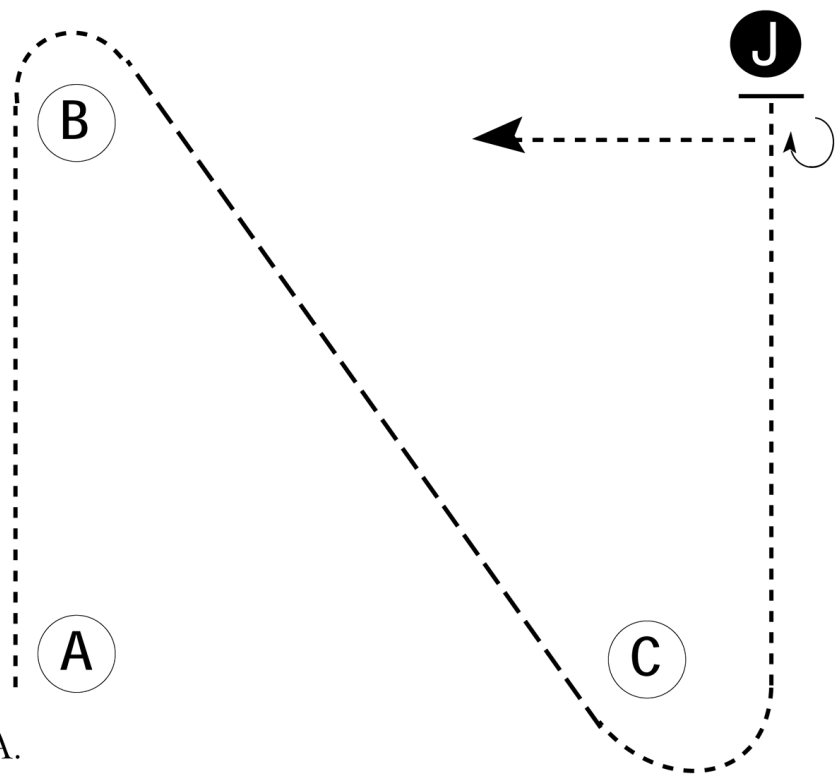

MQHA Summer Shows

Showmanship (Small Fry and Level 1)

Show Date: June 6-7, 2026

w w w . H o r s e S h o w P a t t e r n s . c o m

w w w . H o r s e S h o w P a t t e r n s . c o m

Be ready at A.

1. Walk to and around B.
2. Trot to C.
3. Walk around C and straight to judge.
4. Stop and set up for inspection.
5. When dismissed, perform a 270 degree turn.

Walk straight away and follow the instructions of your ring steward.

Walk	-----
Trot	- - - - -
Back	← ⊃ ⊃ ⊃ ⊃
Marker	⊙ B
Judge	● J

[S/1-62]

Pattern Provided by:

MQHA Summer Shows

Showmanship (Youth, Amateur, Select)

Show Date: June 6-7, 2026

w w w . H o r s e S h o w P a t t e r n s . c o m

w w w . H o r s e S h o w P a t t e r n s . c o m

Be ready at A.

1. Walk to and around B.
2. Trot to and around C and to judge.
3. Stop and set up for inspection.
4. When dismissed, back approximately one horse length.
5. Perform a 270 degree turn.

Walk straight away and follow the instructions of your ring steward.

- Walk -----
- Trot - - - - -
- Back ← ← ← ← ←
- Marker (B)
- Judge (J)

[S/3-62]

Pattern Provided by: